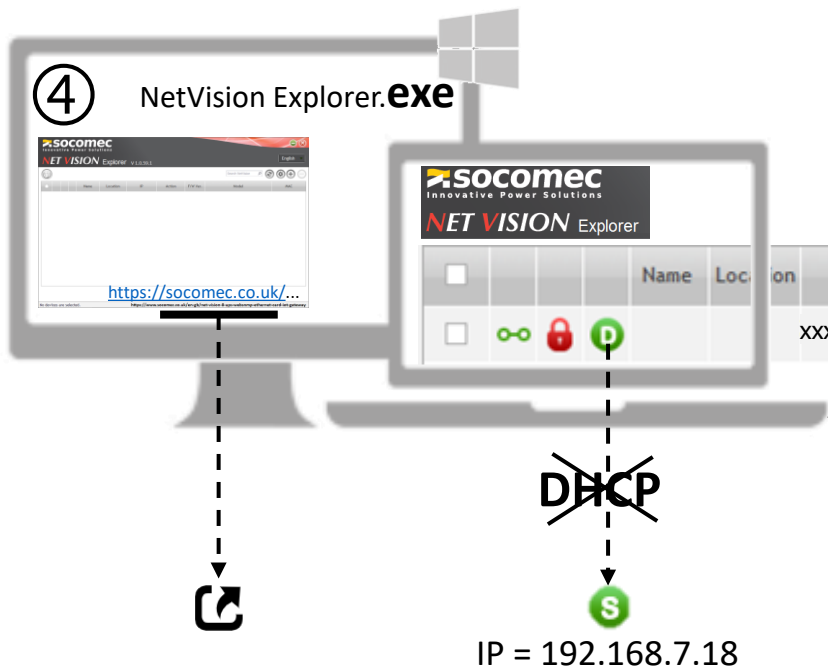

①  [socomec](http://socomec.com) www
Technical support/Product software

NET VISION

quick start guide for Windows®

②  **Net Vision 8**

 <https://socomec.co.uk/en-gb/net-vision-8-ups-websnmp-ethernet-card-iot-gateway>

③  NetVision Explorer  + 

MAC: xxxxxxFFC43A = example

⑥ Click  → Browse → http://IP

login → **admin**
Password: **FFC43A**

⑦

Login

Username:

Password: