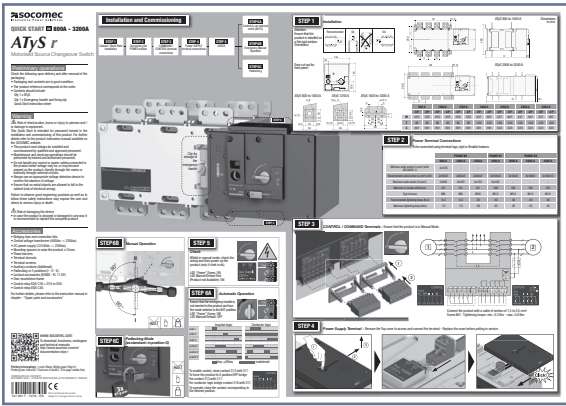

1 color black

11 x 1 page

White paper 90g/m²

Printing size: 420x297mm

Final size: 210x297mm

SOCOMECC logo, barcode, English version are always visible

DO NOT PRINT

1

420x297mm

#01 + #02
#03 + #04
#05 + #06
#07 + #08
#09 + #10
#11

2

French #02

210x297mm

English #01

2

Italian #04