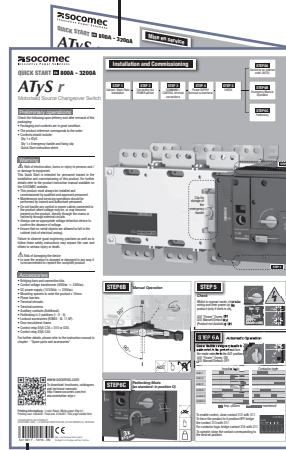

Printing informations
Quick Start ATyS r 800-3200A

Date: 08/11/2016

Reference: **541991f**

Print queue/ Ordre d'impression		HD PDF file to print/ Fichiers PDF HD à imprimer
#01	EN	541991f_atys_r_QS_800_3200A_EN_ok_NB.pdf
#02	FR	541991f_atys_r_QS_800_3200A_FR_ok_NB.pdf
#03	DE	541991f_atys_r_QS_800_3200A_DE_ok_NB.pdf
#04	IT	541991f_atys_r_QS_800_3200A_IT_ok_NB.pdf
#05	ES	541991f_atys_r_QS_800_3200A_ES_ok_NB.pdf
#06	PT	541991f_atys_r_QS_800_3200A_PT_ok_NB.pdf
#07	NL	541991f_atys_r_QS_800_3200A_NL_ok_NB.pdf
#08	TR	541991f_atys_r_QS_800_3200A_TR_ok_NB.pdf
#09	RU	541991f_atys_r_QS_800_3200A_RU_ok_NB.pdf
#10	PL	541991f_atys_r_QS_800_3200A_PL_ok_NB.pdf
#11	ZH	541991f_atys_r_QS_125_630A_ZH_ok_NB.pdf

1 color black

11 x 1 page

White paper 90g/m²

Printing size: 420x297mm

Final size: 210x297mm

SOCOMECC logo, barcode, English version are always visible

DO NOT PRINT

1

420x297mm

#01 + #02
#03 + #04
#05 + #06
#07 + #08
#09 + #10
#11

2

French #02

210x297mm

English #01

2

Italian #04