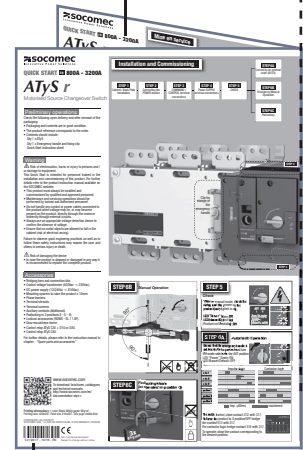

Printing informations
Quick Start ATyS r 800-3200A

Date: 08/11/2016

Reference: **541991f**

Print queue/ Ordre d'impression		HD PDF file to print/ Fichiers PDF HD à imprimer
#01	EN	541991f_atys_r_QS_800_3200A_EN_ok_NB.pdf
#02	FR	541991f_atys_r_QS_800_3200A_FR_ok_NB.pdf
#03	DE	541991f_atys_r_QS_800_3200A_DE_ok_NB.pdf
#04	IT	541991f_atys_r_QS_800_3200A_IT_ok_NB.pdf
#05	ES	541991f_atys_r_QS_800_3200A_ES_ok_NB.pdf
#06	PT	541991f_atys_r_QS_800_3200A_PT_ok_NB.pdf
#07	NL	541991f_atys_r_QS_800_3200A_NL_ok_NB.pdf
#08	TR	541991f_atys_r_QS_800_3200A_TR_ok_NB.pdf
#09	RU	541991f_atys_r_QS_800_3200A_RU_ok_NB.pdf
#10	PL	541991f_atys_r_QS_800_3200A_PL_ok_NB.pdf
#11	ZH	541991f_atys_r_QS_125_630A_ZH_ok_NB.pdf

1 color black

11 x 1 page

White paper 90g/m²

Printing size: 420x297mm

Final size: 210x297mm

SOCOMECC logo, barcode, English version are always visible

DO NOT PRINT

1

420x297mm

#01 + #02
#03 + #04
#05 + #06
#07 + #08
#09 + #10
#11

2

French #02

210x297mm

English #01

2

Italian #04

210x297mm

German #03

3

EN FR
DE IT
ES PT
NL TR
PL RU
ZH

English Quickstart
above the other
languages

Pochette ZIP