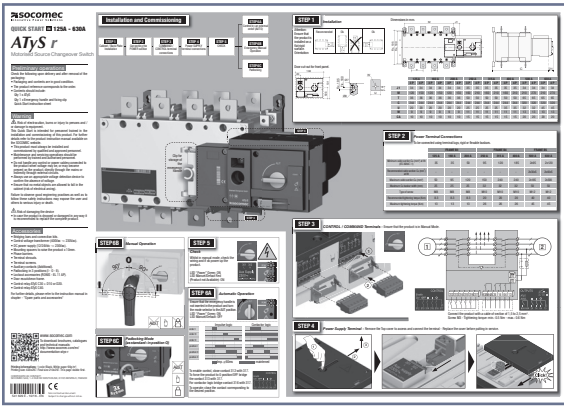

1 color black

11 x 1 page

White paper 90g/m²

Printing size: 420x297mm

Final size: 210x297mm

SOCOMECC logo, barcode, English version are always visible

DO NOT PRINT

1

420x297mm

#01 + #02
#03 + #04
#05 + #06
#07 + #08
#09 + #10
#11

2

French #02

210x297mm

English #01

2

Italian #04