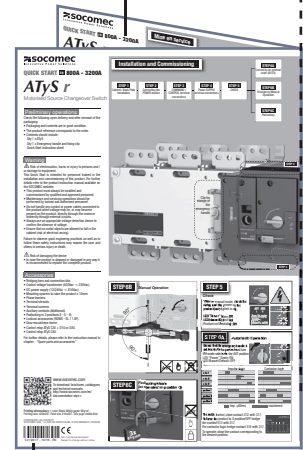

Printing informations  
**Quick Start ATyS r 800-3200A**

Date: 08/11/2016  
Reference: **541991f**

Print queue/ Ordre d'impression		HD PDF file to print/ Fichiers PDF HD à imprimer
#01	<b>EN</b>	541991f_atys_r_QS_800_3200A_EN_ok_NB.pdf
#02	<b>FR</b>	541991f_atys_r_QS_800_3200A_FR_ok_NB.pdf
#03	<b>DE</b>	541991f_atys_r_QS_800_3200A_DE_ok_NB.pdf
#04	<b>IT</b>	541991f_atys_r_QS_800_3200A_IT_ok_NB.pdf
#05	<b>ES</b>	541991f_atys_r_QS_800_3200A_ES_ok_NB.pdf
#06	<b>PT</b>	541991f_atys_r_QS_800_3200A_PT_ok_NB.pdf
#07	<b>NL</b>	541991f_atys_r_QS_800_3200A_NL_ok_NB.pdf
#08	<b>TR</b>	541991f_atys_r_QS_800_3200A_TR_ok_NB.pdf
#09	<b>RU</b>	541991f_atys_r_QS_800_3200A_RU_ok_NB.pdf
#10	<b>PL</b>	541991f_atys_r_QS_800_3200A_PL_ok_NB.pdf
#11	<b>ZH</b>	541991f_atys_r_QS_125_630A_ZH_ok_NB.pdf

1 color black  
11 x 1 page  
White paper 90g/m<sup>2</sup>  
Printing size: 420x297mm  
Final size: 210x297mm  
SOCOMECC logo, barcode, English version are always visible

DO

1

420x297mm

#01 + #02  
#03 + #04  
#05 + #06  
#07 + #08  
#09 + #10  
#11

2

French #02

210x297mm

English #01

2

Italian #04

210x297mm

German #03