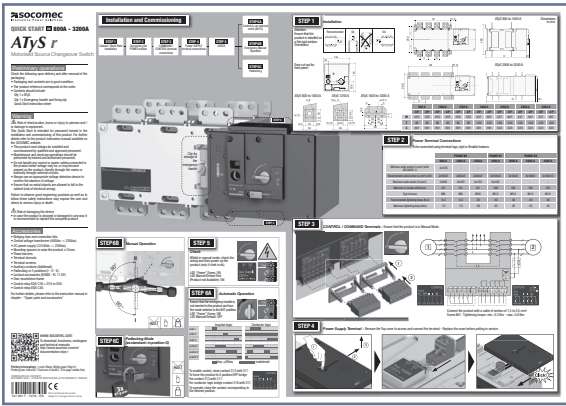

Printing informations  
**Quick Start ATyS r 800-3200A**

Date: 08/11/2016  
Reference: **541991f**

Print queue/ Ordre d'impression		HD PDF file to print/ Fichiers PDF HD à imprimer
#01	<b>EN</b>	541991f_atys_r_QS_800_3200A_EN_ok_NB.pdf
#02	<b>FR</b>	541991f_atys_r_QS_800_3200A_FR_ok_NB.pdf
#03	<b>DE</b>	541991f_atys_r_QS_800_3200A_DE_ok_NB.pdf
#04	<b>IT</b>	541991f_atys_r_QS_800_3200A_IT_ok_NB.pdf
#05	<b>ES</b>	541991f_atys_r_QS_800_3200A_ES_ok_NB.pdf
#06	<b>PT</b>	541991f_atys_r_QS_800_3200A_PT_ok_NB.pdf
#07	<b>NL</b>	541991f_atys_r_QS_800_3200A_NL_ok_NB.pdf
#08	<b>TR</b>	541991f_atys_r_QS_800_3200A_TR_ok_NB.pdf
#09	<b>RU</b>	541991f_atys_r_QS_800_3200A_RU_ok_NB.pdf
#10	<b>PL</b>	541991f_atys_r_QS_800_3200A_PL_ok_NB.pdf
#11	<b>ZH</b>	541991f_atys_r_QS_125_630A_ZH_ok_NB.pdf

1 color black  
11 x 1 page  
White paper 90g/m<sup>2</sup>  
Printing size: 420x297mm  
Final size: 210x297mm  
SOCOMECC logo, barcode, English version are always visible

DO

1

420x297mm

#01 + #02  
#03 + #04  
#05 + #06  
#07 + #08  
#09 + #10  
#11

2

French #02

210x297mm

English #01

2

Italian #04

210x297mm

German #03